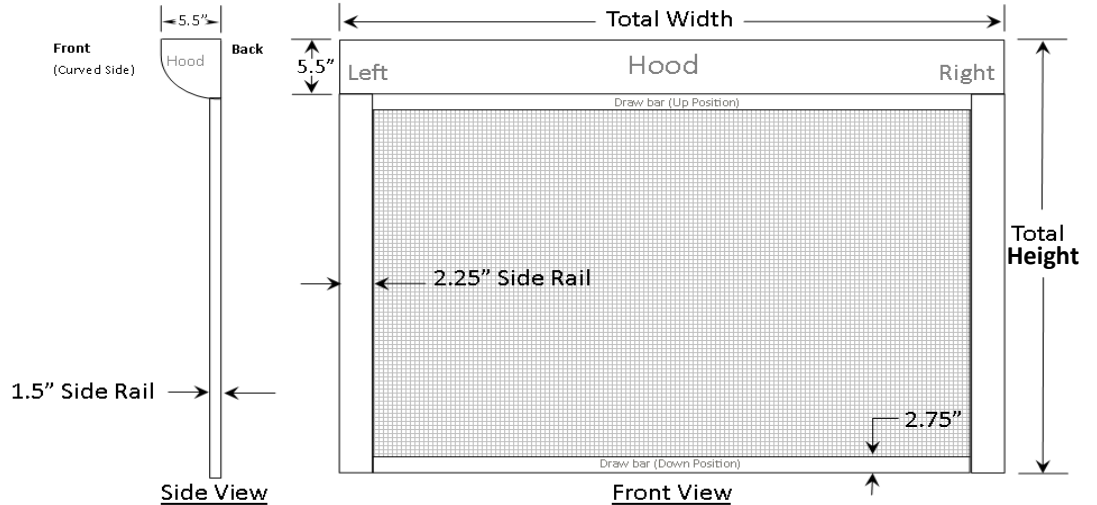

### Mounting Style

- Recessed Mount
- Surface (Face) Mount

**Tip to Tip Measurements:**  
(in inches)

**Total Width:** \_\_\_\_\_ inches  
**Total Height:** \_\_\_\_\_ inches