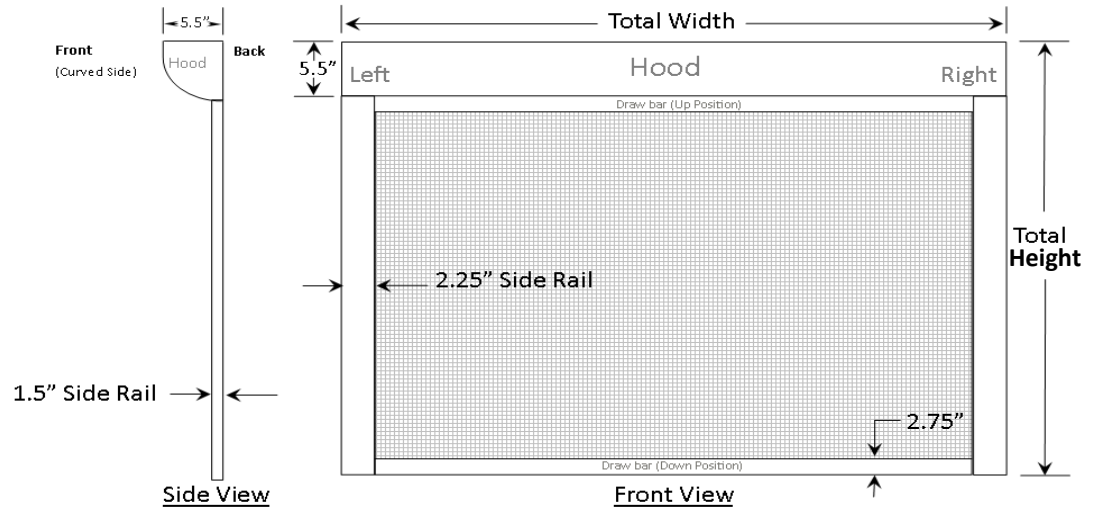

Extension Cord

1. (6' with plug end included)
2. ☐ 8' extension (add $15)
   - ☐ 16' extension (add $25)

Bottom Bar Color

- ☐ White
- ☐ Beige
- ☐ Bronze

Remote Control

- ☐ 6 chan. Hand held (standard)
- ☐ Additional Hand Held Remote $58.00
- ☐ 6 Channel Wall Mount $78.00

Tip to Tip Measurements:

(in inches)

Total Width: _____ inches   Total Height: _____ inches

Screen Fabric

Black PVC/Polyester ☐

White PVC/Polyester ☐

(Seams @ 126")

Suntex 80

- Black ☐
- Stucco ☐
- Beige ☐
- Brown ☐
- Dk. Bronze ☐
- Grey ☐

(Seams @ 96")

Suntex 90

- Black ☐
- Stucco ☐
- Beige ☐
- Brown ☐
- Dk. Bronze ☐
- Grey ☐

(Seams @ 120")

Felt

- ☐ 3/4 inch (included)
- ☐ 1.25" (add $.20 per inch)
- ☐ 2" (add $.38 per inch)

Mounting Style

- ☐ Recessed Mount
- ☐ Surface (Face) Mount

Dealer: _____

Ordered By: _____

P.O. Number: _____

Ship To: _____

*Please Note: Depending on the type of screen fabric, screens taller than 96" may have a seam (joint) in the screen panel .

Special Instructions: _____

Dealer Signature: _____

Date: _____

Mystic Screens are all custom made to exact specifications. By signing this order, dealer assumes all responsibility for correct measurements and order information.