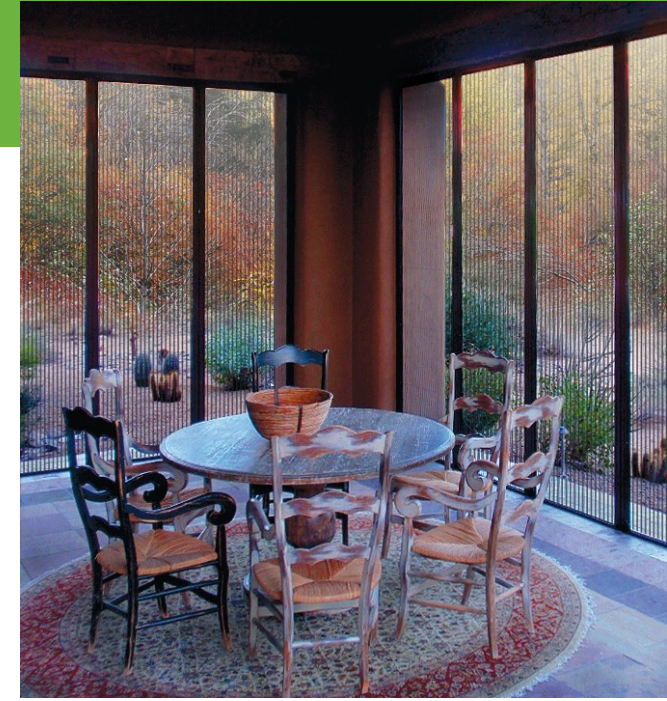

PLEATED RETRACTABLE SCREENS

Choose Your Frame Color

Elegant and Attractive in Any Setting

distributed by: _____

The Sheer Screen glides smoothly with the touch of a finger, and can be stopped in any position. Double doors can be covered with one large screen or multiple panels.

PLEATED SCREENS

Beauty & Function Perfected

Sheer Screen by Genius is the ultimate in screen door protection for your home. The artful elegant design enhances any size doorway.

Single Door

Double Door

Elegant. Stylish. Easy to use. Versatile. **Pleated Sheer Screen.**

SHEER
SCREEN
BY GENIUS

easy To Use

The screen moves with a gentle touch.

no Bottom channels

Track installs flat, no runner to trip or step over.

Wheelchair Accessible

Sheer Screens can be configured for single, double, and French Doors; even openings up to 32 ft. wide!