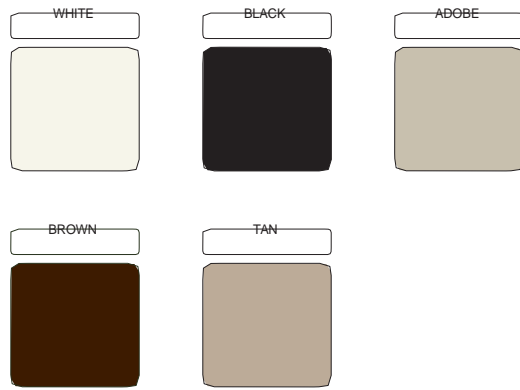

PLEATED RETRACTABLE SCREENS

Choose Your Frame Color

Elegant and Attractive in Any Setting

distributed by: _____

The Sheer Screen glides smoothly with the touch of a finger, and can be stopped in any position. Double doors can be covered with one large screen or multiple panels.

PLEATED SCREENS

Beauty & Function Perfected

Sheer Screen by Genius is the ultimate in screen door protection for your home. The artful elegant design enhances any size doorway.

Single Door

Double Door

Elegant. Stylish. Easy to use. Versatile. **Pleated Sheer Screen.**

SHEER
SCREEN
BY GENIUS

easy To Use

The screen moves with a gentle touch.

no Bottom channels

Track installs flat, no runner to trip or step over.

Wheelchair Accessible

Sheer Screens can be configured for single, double, and French Doors; even openings up to 32 ft. wide!